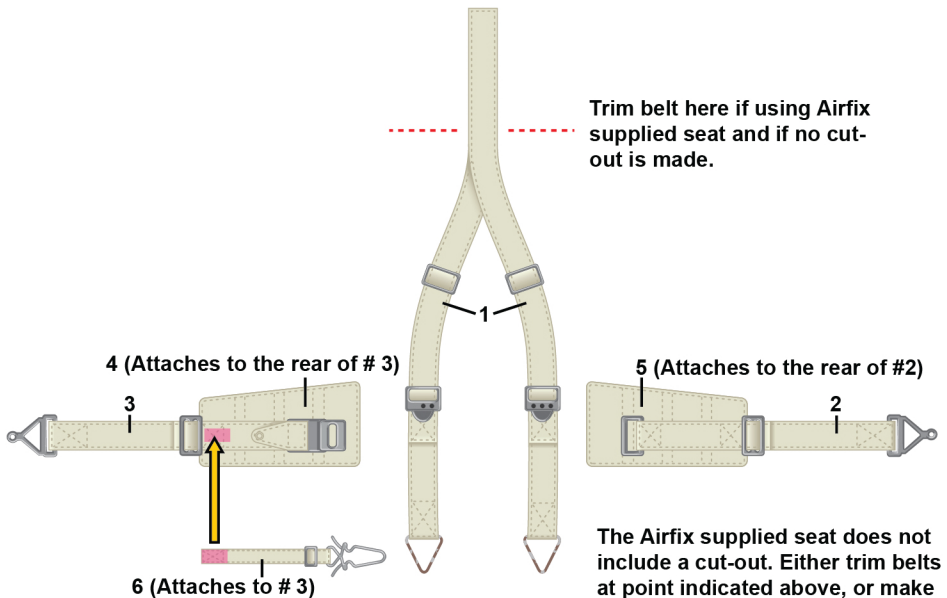

# MESSERSCHMITT BF 109E-1, E-3 & E-7/TROP- SEAT HARNESS SET.

The Airfix supplied seat does not include a cut-out. Either trim belts at point indicated above, or make cut-out in seat and feed shoulder belts through. Alternatively, use after market part for seat.